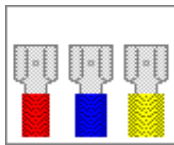

Ring...

Fork...

metric	stud size		
	imperial	US	inch
M2.5	6BA	# 3	
M3	5BA	# 4	
M3.5	4BA	# 6	
M4	3BA	# 8	
M4.5	2BA	# 10	3 / 16 "
M5	1BA	# 12	
M6	0BA		1 / 4 "
M8			5 / 16 "
M10			3 / 8 "
M12			1 / 2 "
M16			5 / 8 "

Female push-on... ( Receptacles )

Push-on blade...

size in mm	size in inch
2.8 mm	7 / 64 "
4.8 mm	3 / 16 "
6.3 mm	1 / 4 "
9.5 mm	3 / 8 "

Female bullet...

Pin...

Butt splice...

Male bullet...

Blade...

	0.25 - 1.65 sqmm ( mm <sup>2</sup> )	22 - 16 AWG
	1.04 - 2.63 sqmm ( mm <sup>2</sup> )	16 - 14 AWG
	2.63 - 6.64 sqmm ( mm <sup>2</sup> )	12 - 10 AWG