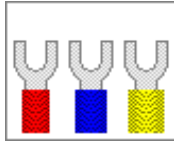

Ring...

Fork...

metric	stud size		
	imperial	US	inch
M2.5	6BA	# 3	
M3	5BA	# 4	
M3.5	4BA	# 6	
M4	3BA	# 8	
M4.5	2BA	# 10	3 / 16 "
M5	1BA	# 12	
M6	0BA		1 / 4 "
M8			5 / 16 "
M10			3 / 8 "
M12			1 / 2 "
M16			5 / 8 "

Female push-on... ( Receptacles )

Push-on blade...

size in mm	size in inch
2.8 mm	7 / 64 "
4.8 mm	3 / 16 "
6.3 mm	1 / 4 "
9.5 mm	3 / 8 "

Female bullet...

Pin...

Butt splice...

Male bullet...

Blade...

	0.25 - 1.65 sqmm ( mm <sup>2</sup> )	22 - 16 AWG
	1.04 - 2.63 sqmm ( mm <sup>2</sup> )	16 - 14 AWG
	2.63 - 6.64 sqmm ( mm <sup>2</sup> )	12 - 10 AWG