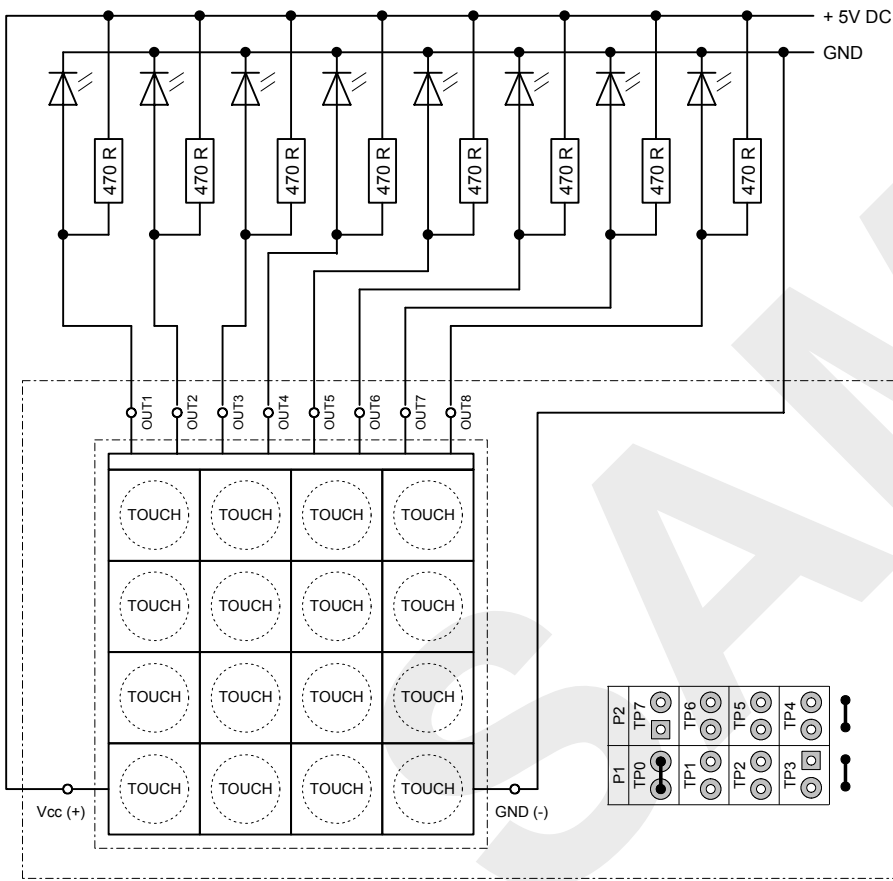

TTP229 - DIRECT MODE - OPEN DRAIN - ACTIVE LOW OUTPUT (INV.)  
ALL KEYS ONE GROUP - SINGLE KEYS

FOR OUTPUT CONFIG.  
JUMPER SETTINGS  
SEE ADDENDUM AND  
MFG. DATASHEET