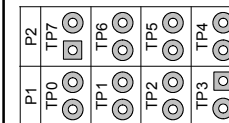

TTP229 - DIRECT MODE - OPEN DRAIN - ACTIVE LOW OUTPUT (INV.)  
ALL KEYS ONE GROUP - SINGLE KEYS

FOR OUTPUT CONFIG.  
JUMPER SETTINGS  
SEE ADDENDUM AND  
MFG. DATASHEET