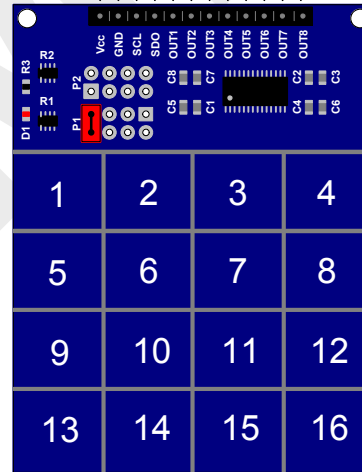

TTP229 - DIRECT MODE - OPEN DRAIN - ACTIVE LOW OUTPUT (INV.)  
ALL KEYS ONE GROUP - SINGLE KEYS

FOR OUTPUT CONFIG.  
JUMPER SETTINGS  
SEE ADDENDUM AND  
MFG. DATASHEET