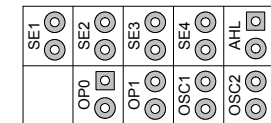

TTP226 - 8 OUTPUTS - DIRECT ACTIVE LOW
8 CHANNEL MOMENTARY RELAY ON/OFF CONTROL

FOR FULLY COMPONENT SPECS. SEE MANUFACTURER DATASHEETS	CT4	A4	udo@elgers.com	ue-ERT20210217-05	17-FEB-2021
	007	A	TTP226 - EXPERIMENT 04		