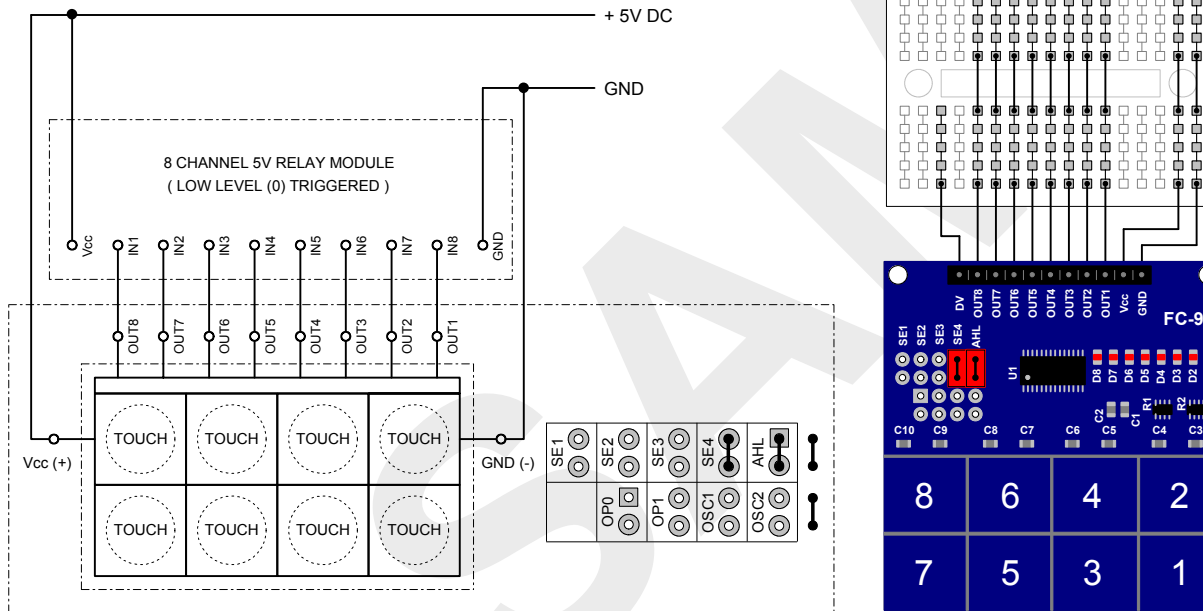

TTP226 - 8 OUTPUTS - DIRECT ACTIVE LOW
8 CHANNEL MOMENTARY RELAY ON/OFF CONTROL

FOR FULLY COMPONENT SPECS. SEE MANUFACTURER DATASHEETS	CT4	A4	udo@elgers.com	ue-ERT20210217-05	17-FEB-2021
	007	A	TTP226 - EXPERIMENT 04		