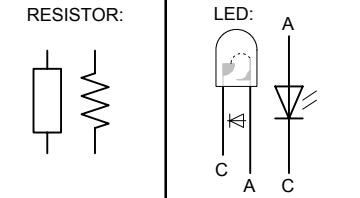

TTP226 - 8 OUTPUTS - DIRECT ACTIVE LOW
8 CHANNEL MOMENTARY RELAY ON/OFF CONTROL

FOR FULLY COMPONENT SPECS. SEE MANUFACTURER DATASHEETS	CT4	A4	udo@elgers.com	ue-ERT20210217-05	17-FEB-2021
	007	A	TTP226 - EXPERIMENT 04		