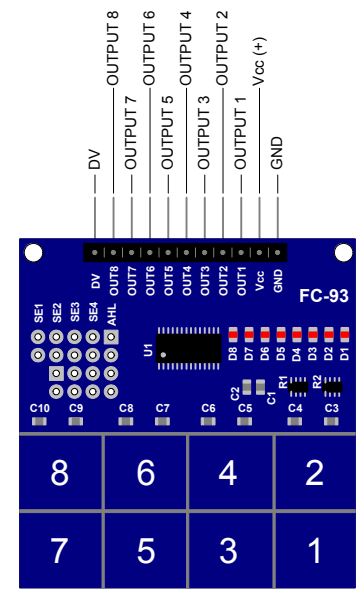

TTP226 - 8 OUTPUTS - DIRECT ACTIVE LOW
8 CHANNEL MOMENTARY RELAY ON/OFF CONTROL

FOR FULLY COMPONENT SPECS. SEE MANUFACTURER DATASHEETS	CT4	A4	udo@elgers.com	ue-ERT20210217-05	17-FEB-2021
	007	A	TTP226 - EXPERIMENT 04		