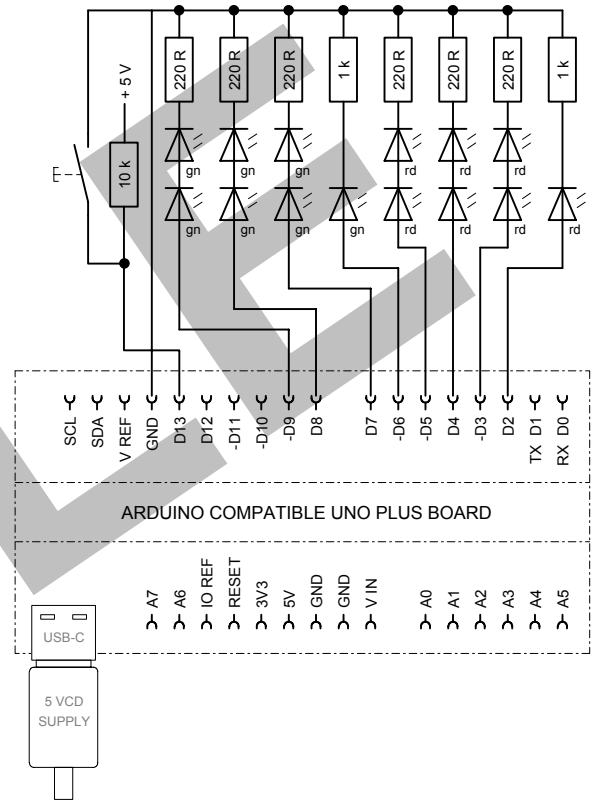

SCHEMATICS:

DUAL ROLLING LED DICE SIMULATION

AR-5	A4	udo@elgers.com	ue-ERT20220724-02	24-JUL-2022
051	A	ARDUINO LED LIGHT EFFECT EXPERIMENT 044		