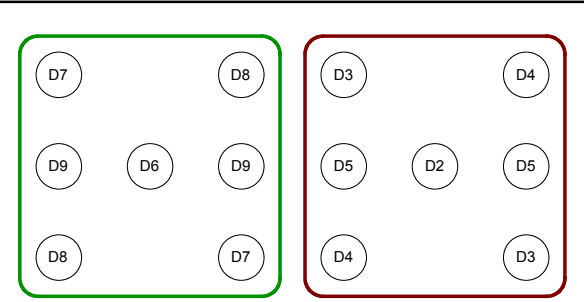

SCHEMATICS:

DUAL ROLLING LED DICE SIMULATION

AR-5	A4	udo@elgers.com	ue-ERT20220724-02	24-JUL-2022
051	A	ARDUINO LED LIGHT EFFECT EXPERIMENT 044		